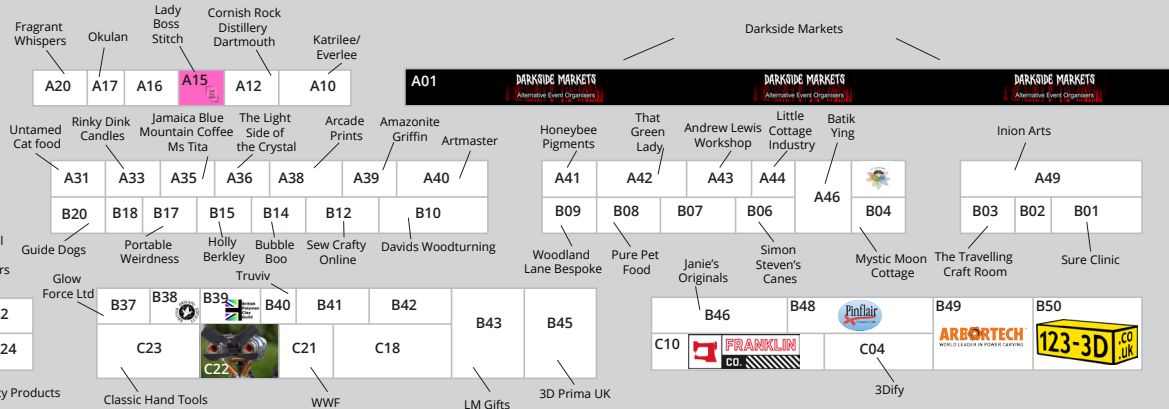

FLOORPLAN

 Workshop Room 1
 Workshop Room 2
 Workshop Room 3

EXIT →

← ENTRANCE

TOILETS

VIP AREA
 Sponsored by

REFRESHMENTS

MAIN STAGE
 Sponsored by

 G01

 G03
 The Craft Light Co.
 G05
 Danny Carves

Organisers Office

MAKERS STATION

- WORKSHOPS
- VIP LOUNGE
- ORGANISERS OFFICE
- MEET THE MAKER AREA

Correct at time of print

THE NEED IT MADE STAGE

 Sponsored by

REFRESHMENTS & SEATING AREA