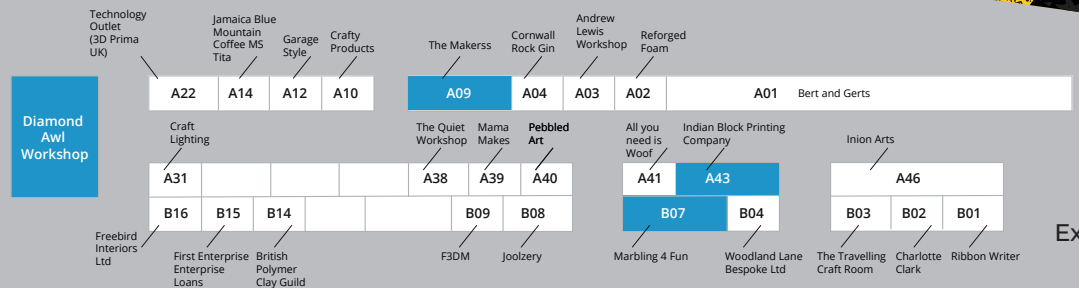

Correct at time of print

BILLS WORKSHOP

VIP LOUNGE

F32 Extreme Filers

Exit →

← Entrance

Legend:

- WORKSHOPS
- VIP LOUNGE
- ORGANISERS OFFICE