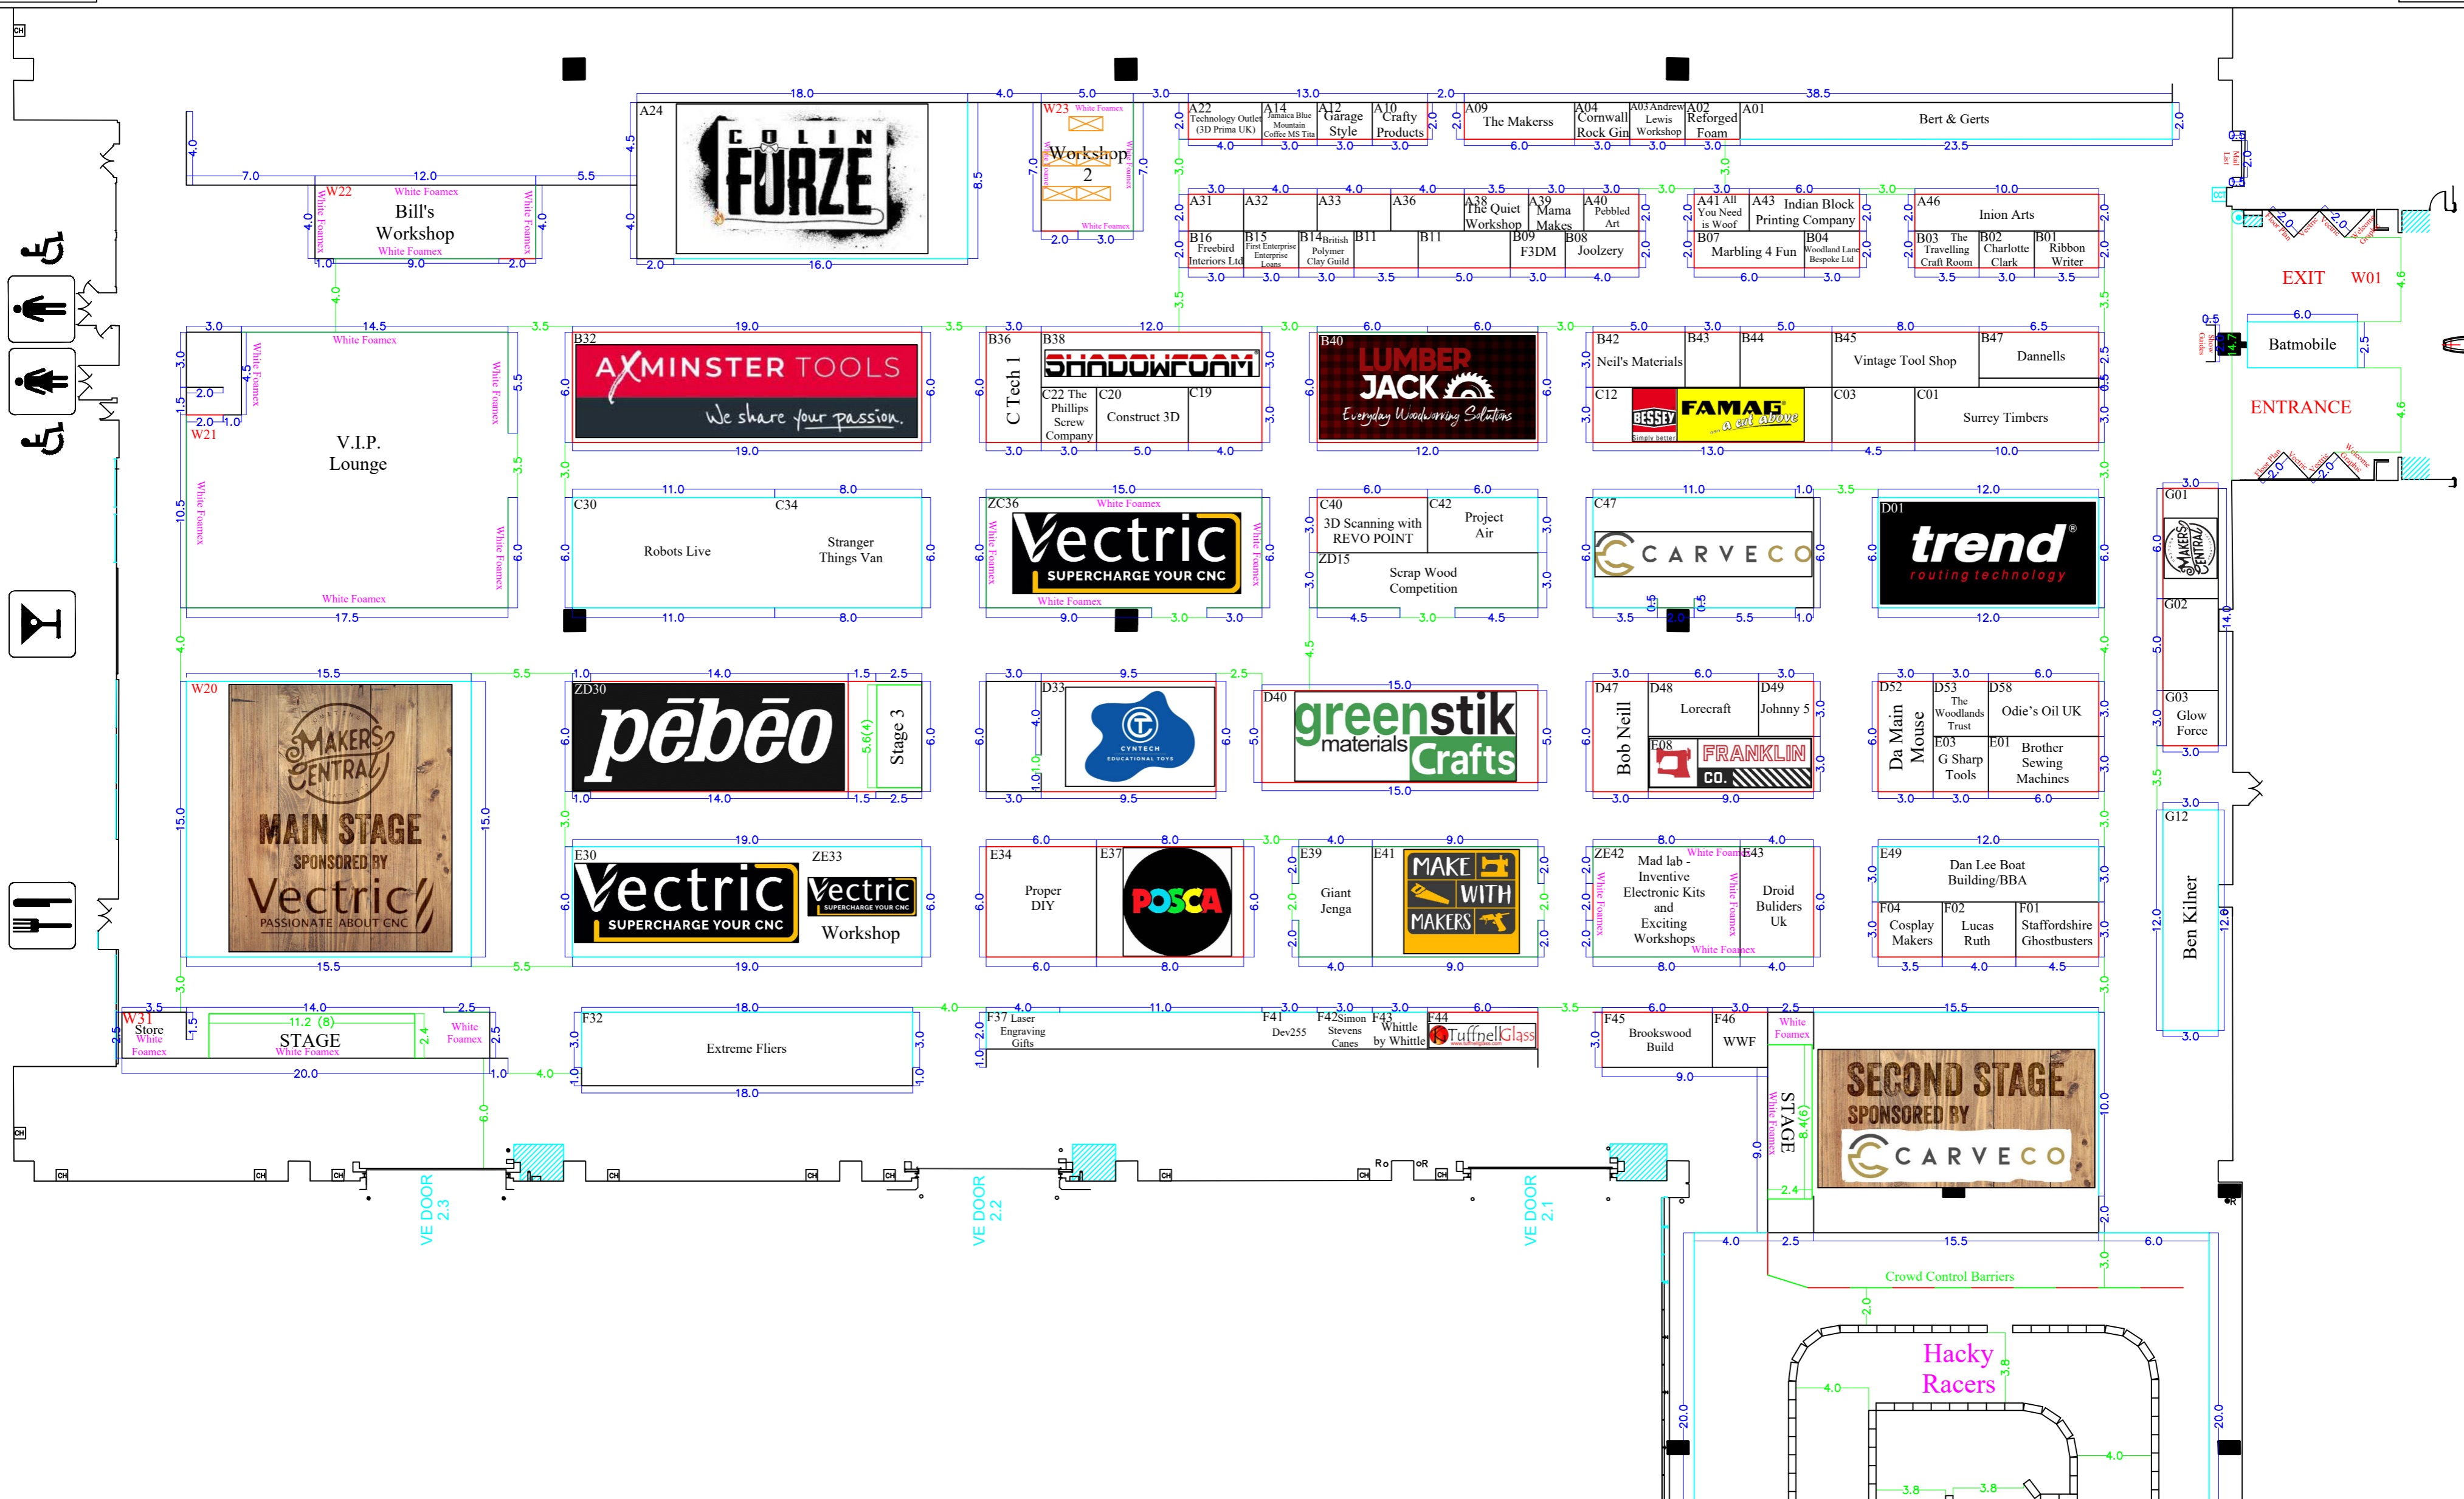

# Makers Central, 18th - 19th May 2024

Hall 2,  
NEC,  
Birmingham

Scale:  
1:250

Show Contact:  
Craig Qizilbash

Drawing Name:  
MC24

Drawing No:  
4.0

Drawing Date:  
29/04/24

- Legend:
- Standard Wall
  - Facia only
  - Floor area only
  - Low Wall