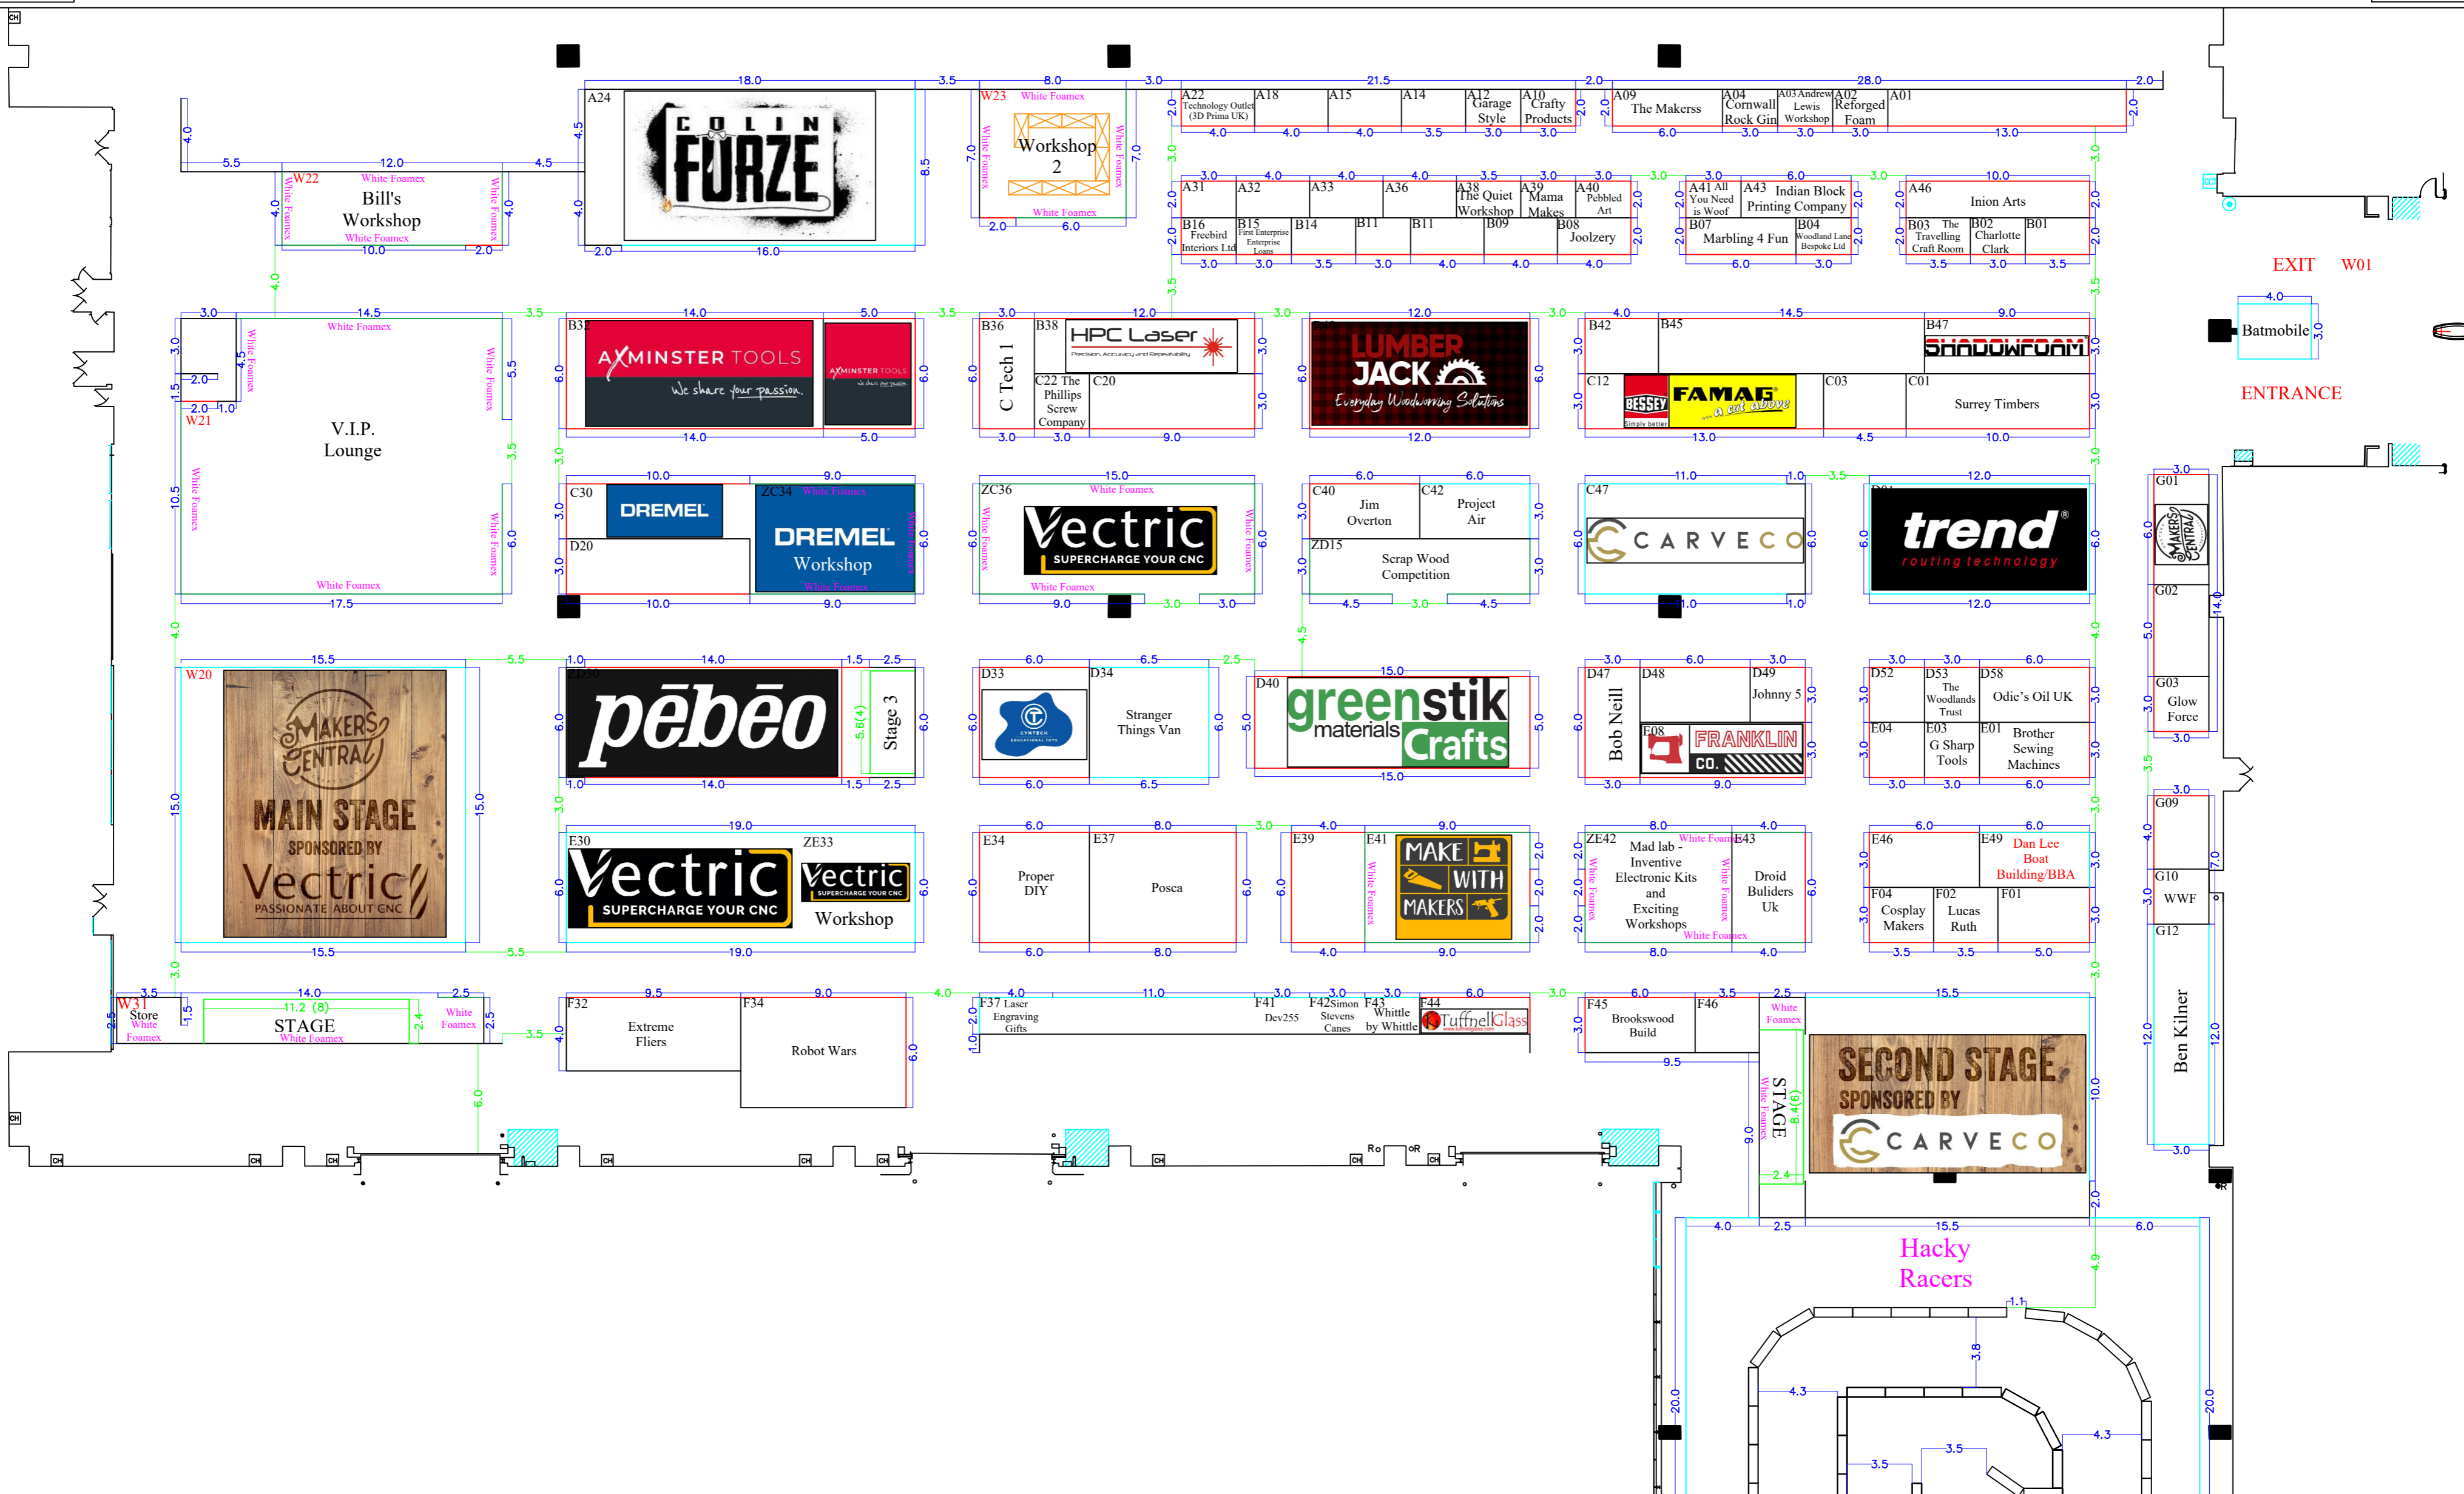

Makers Central, 18th - 19th May 2024

Hall 2,
NEC,
Birmingham

Scale:
1:250

Show Contact:
Craig Qizilbash

Drawing Name:
MC24

Drawing No:
4.0

Drawing Date:
04/04/24

- Legend:
- Standard Wall
 - Facia only
 - Floor area only
 - Low Wall